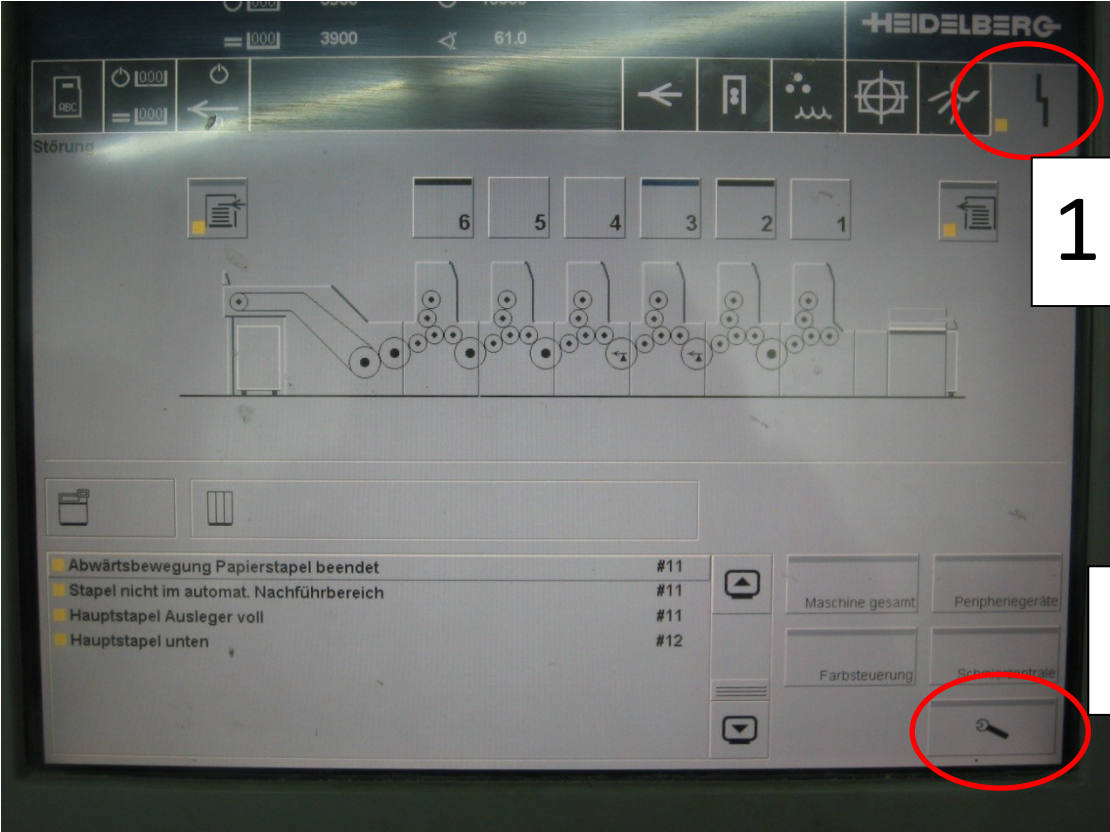

CP2000 – system version identification – Console type 0 and 1

1

Select 1 and 2

2

Select 3

3

Version screen comes up

CP2000 – system version identification – Console type 2

Version screen comes up