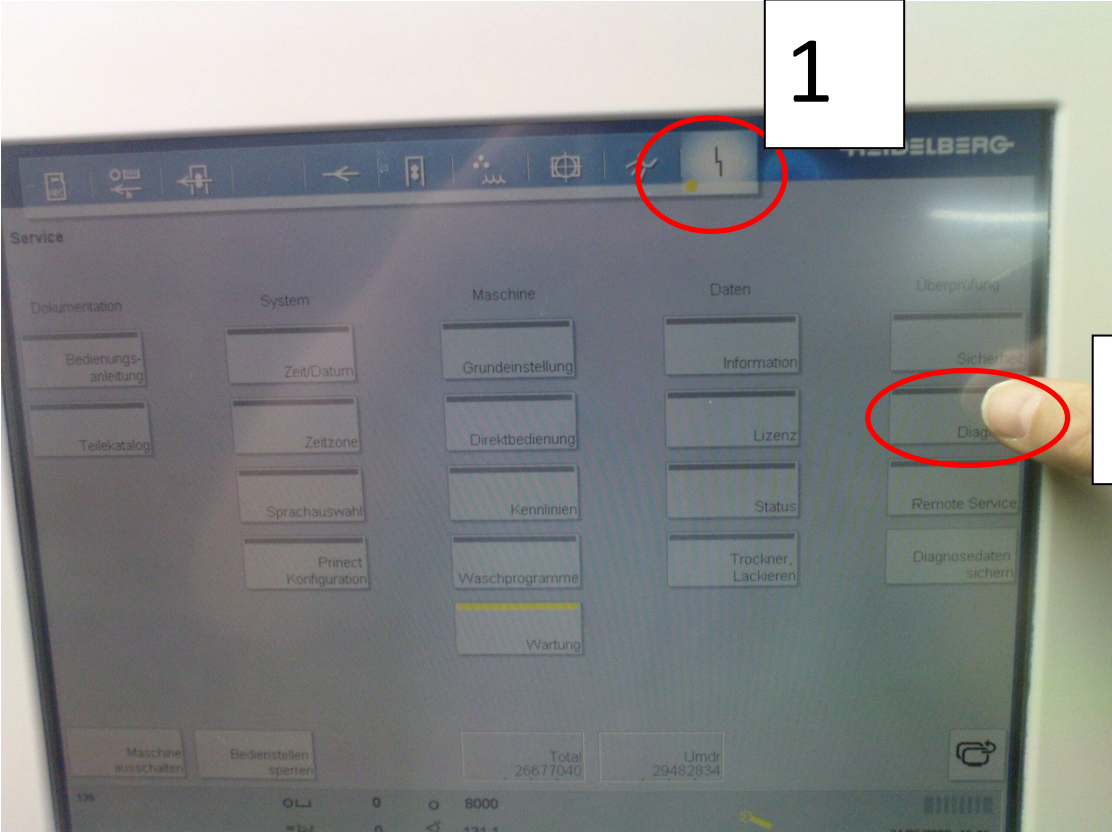

CP2000 – system version identification – Console type 2

1

Select 1 and 2