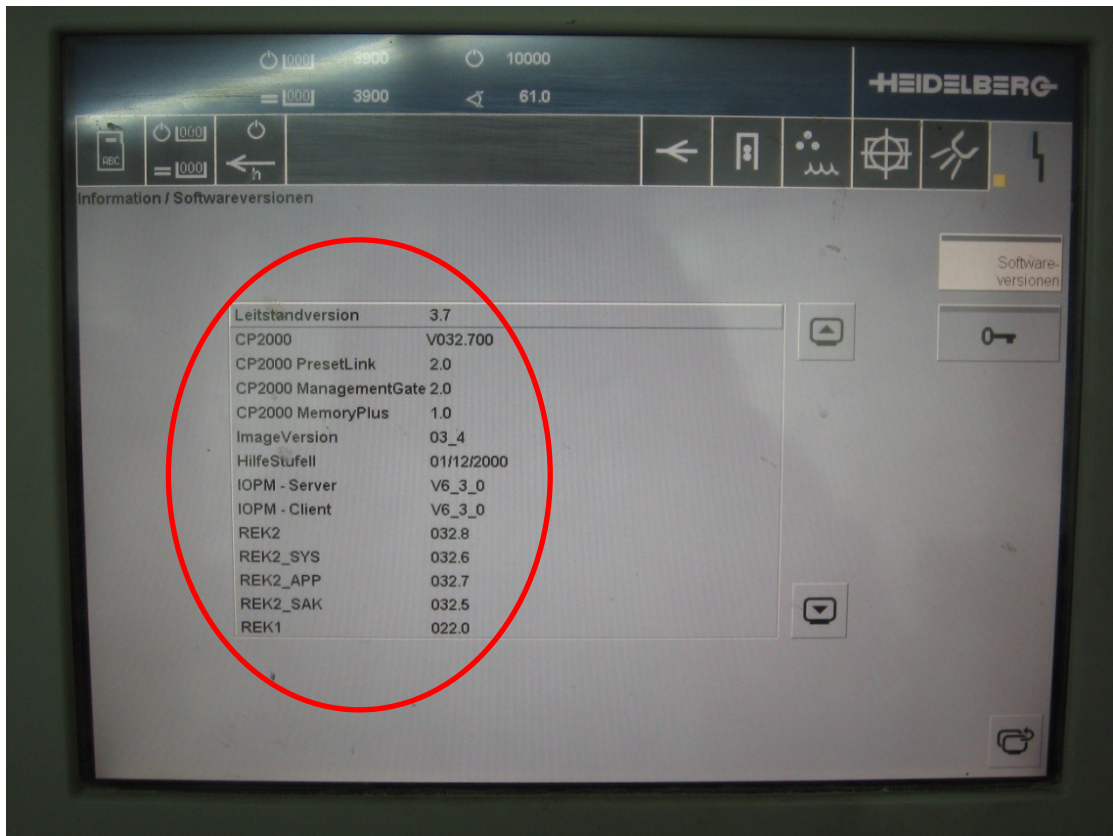

CP2000 – system version identification – Console type 0 and 1

1

Select 1 and 2

2

Select 3

3

Version screen comes up

CP2000 – system version identification – Console type 2

Version screen comes up