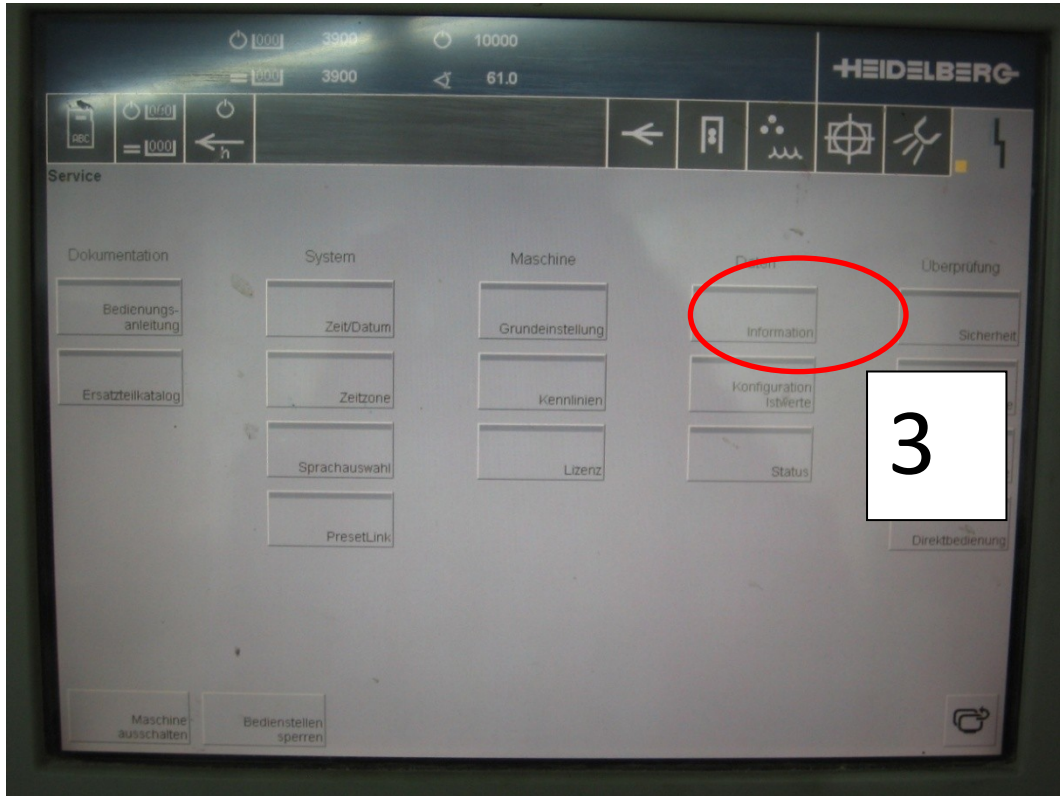

CP2000 – system version identification – Console type 0 and 1

1

Select 1 and 2

2

Select 3

3

Version screen comes up

CP2000 – system version identification – Console type 2

Version screen comes up